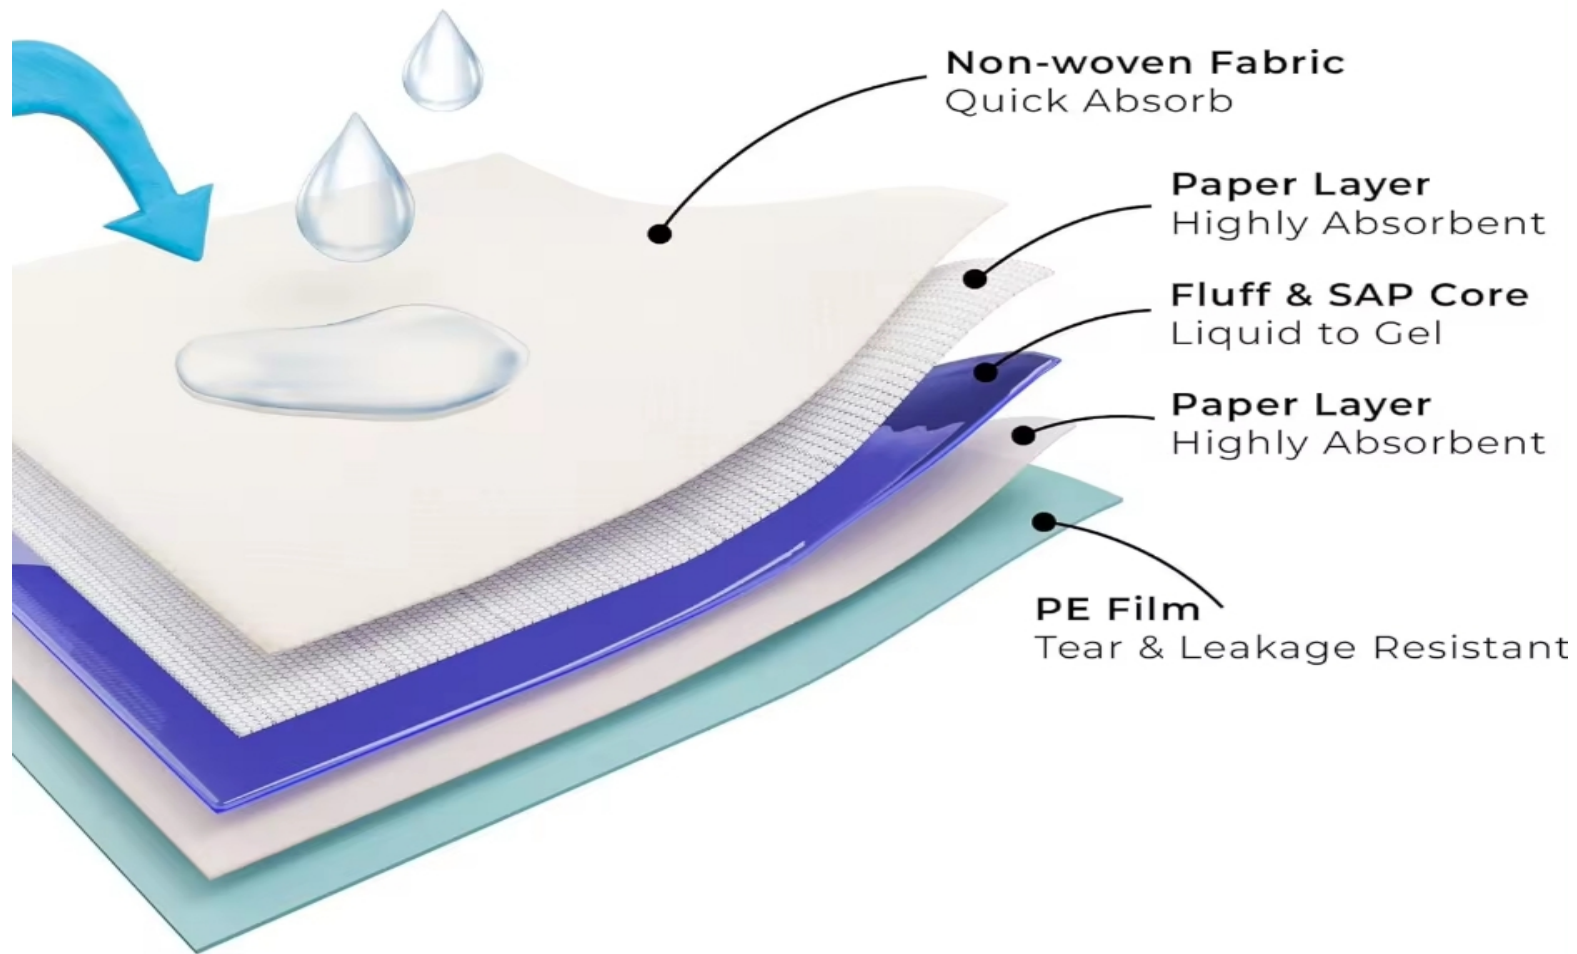

Features:

【SUPER ABSORBENT & Thicker】

Thickened wee wee pads for dogs and 6-layer protection design makes our dog pee pee pads more absorbent than the most puppy potty pads on the market.

【QUICK-DRYING】

Unique flash-dry technology quickly turns liquid into gel, preventing tracking, liquid overflow, and bad smell.

- * SAP is a functional polymer material.
- * After absorbing water, the SAP will swell into a gel to keep the chucks pads dry and comfortable.

Warning:
Please do not use the underpad's background adhesive strip on "hardwood floor".

Two Adhesive Strips

- * The chux have two wide Adhesive strips to ensure that it does not move randomly.
- * The strips help the pad to be fixed on the bed, and will not leave a mark after tearing off.

5 Layer Construction

Details Images

Advantage of Pet Training Pad

- 1) High quality non-woven fabrics as top layer is clean and dry, cotton fabric feel soft.
- 2) The absorbing layer is composed of wood pulp coated by tissue paper and high polymer absorbing resin. High polymer absorbing resin can absorb liquid 150 times larger than its volume.
- 3) Capable of absorbing urine and other liquid for many times, so as to keep pad surface dry and comfortable.
- 4) Can absorb pee quickly, and keep the air in pet room fresh.
- 5) The bottom film is high quality flow casting film, never leak. It effectively prevents dirty due to liquid spilling and penetrating, and keeps the place around dry and clean.